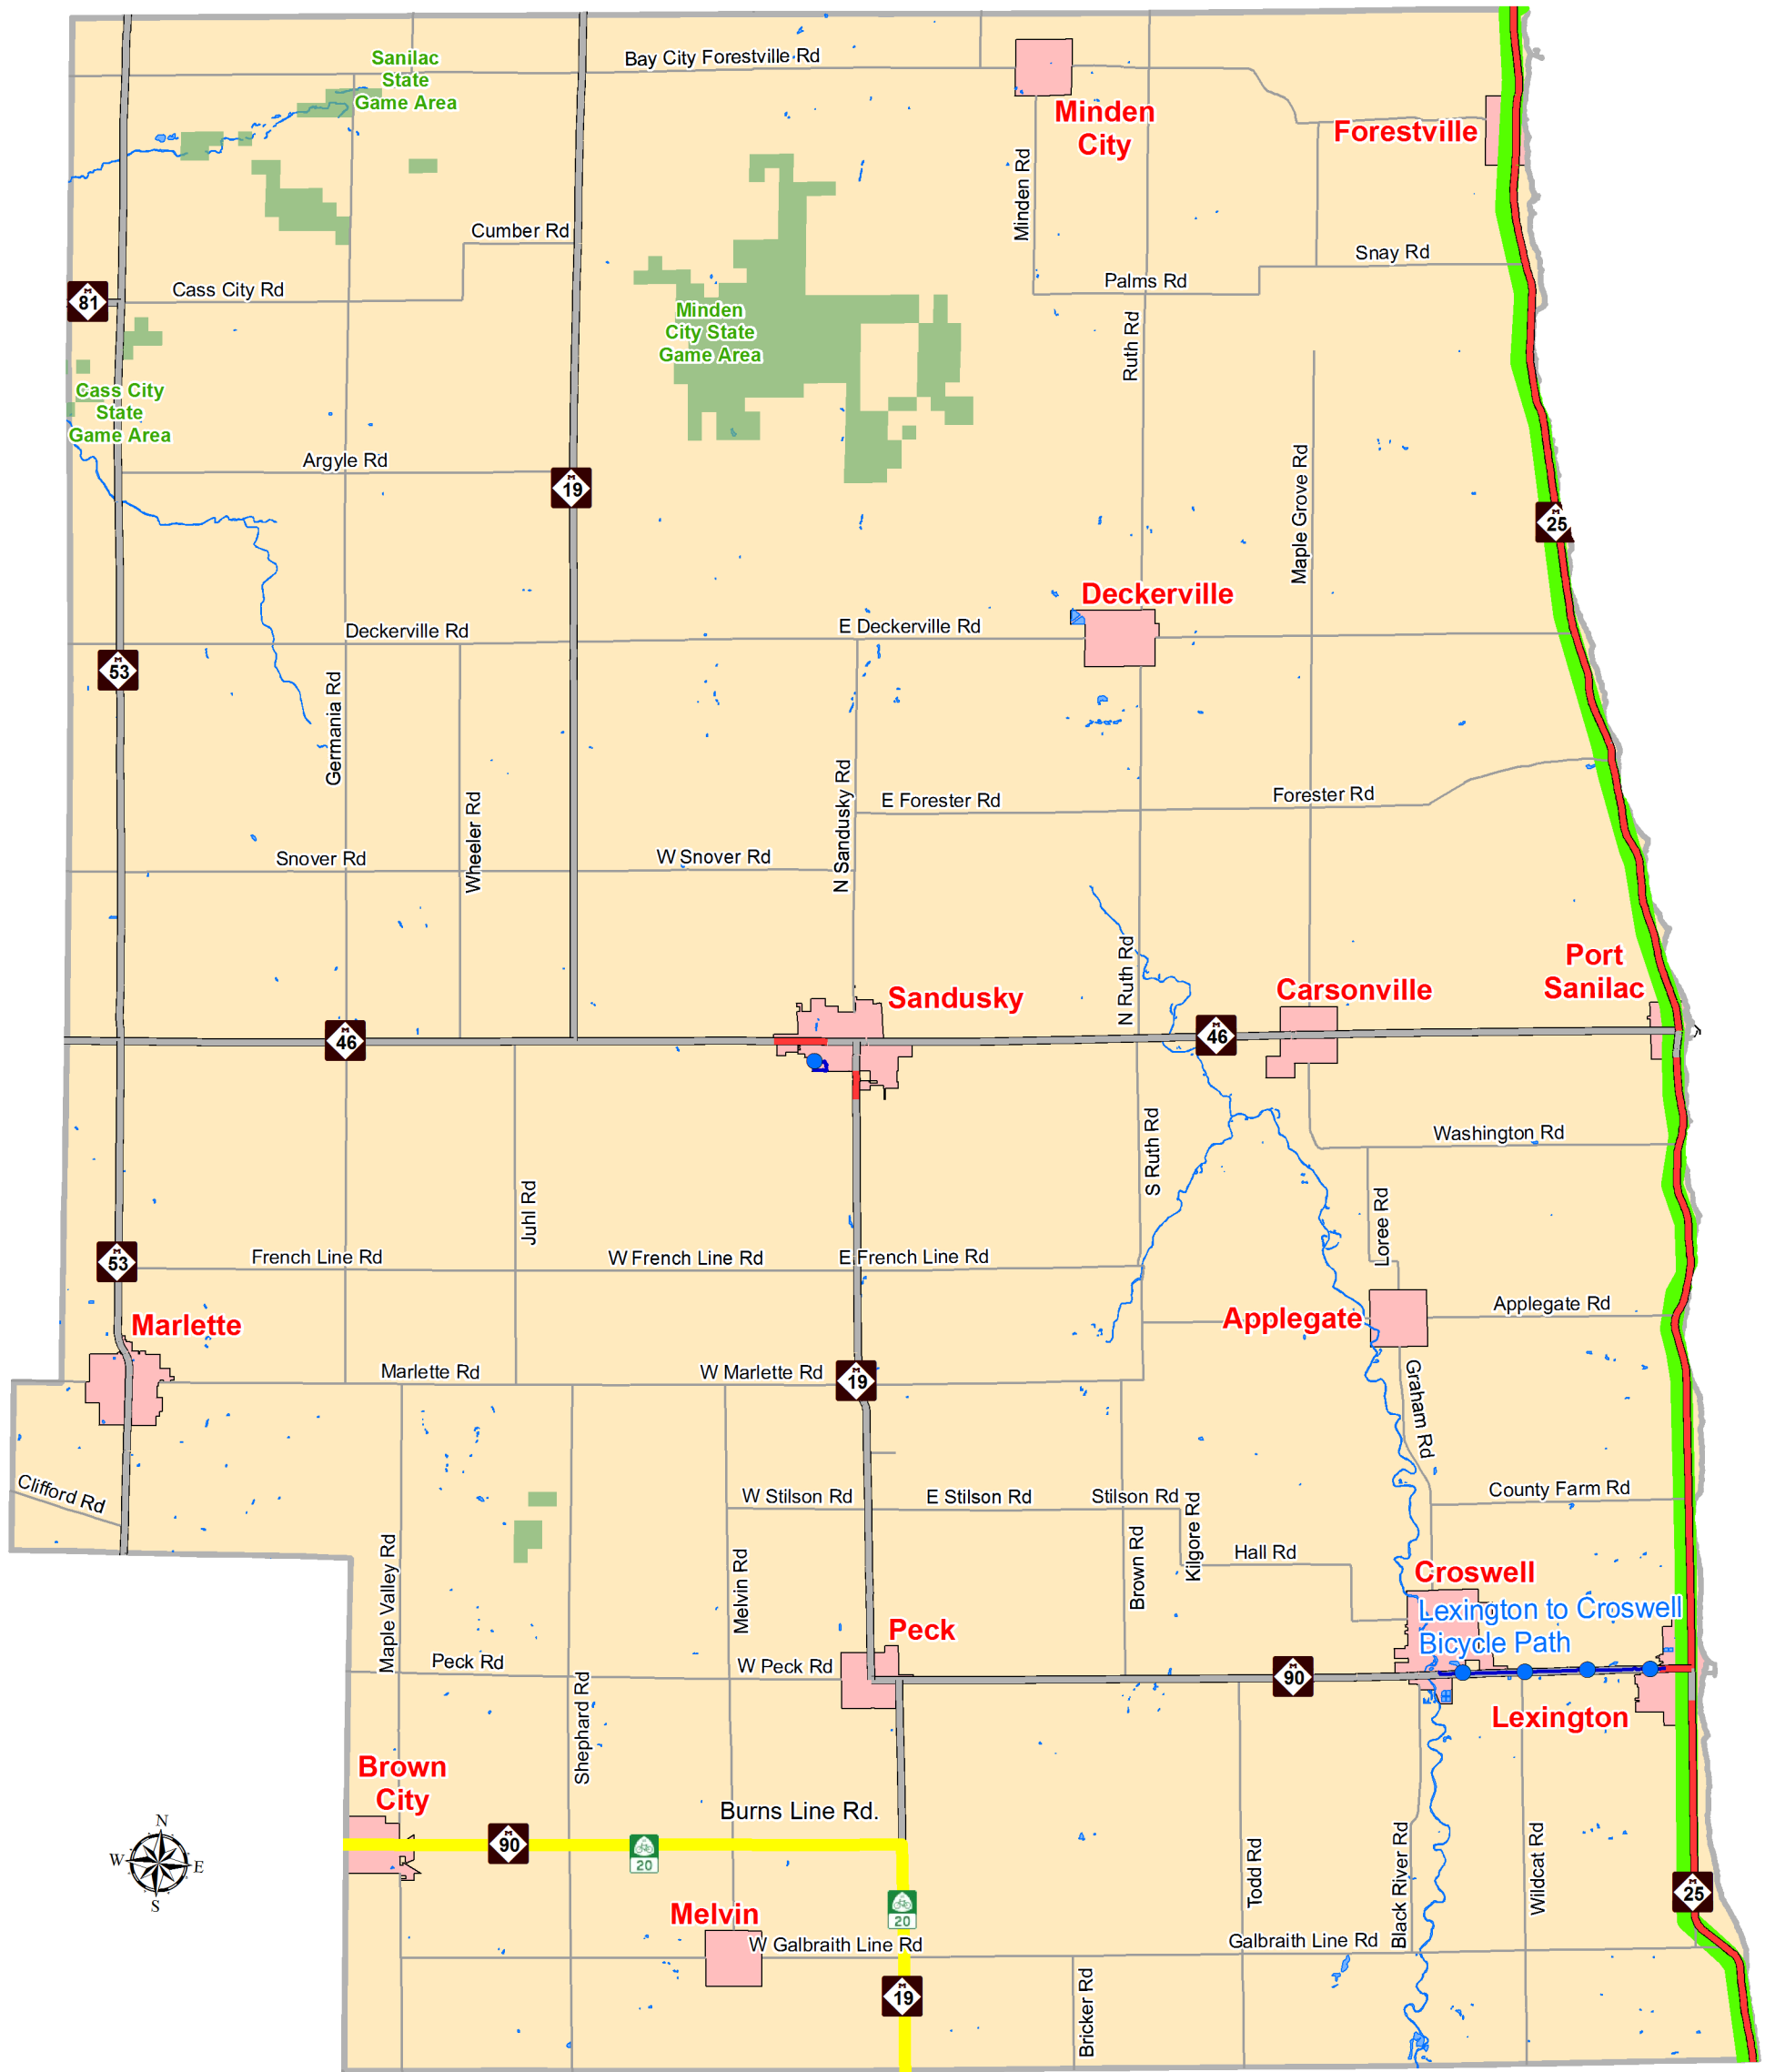

Sanilac County

Proposed & Existing Bicycle Transportation Map

Legend

-  Paved Shared Use Path
-  Unpaved Shared Use Path
-  Bicycle Lanes
-  Paved Shoulders >=4'
-  Proposed Facilities
-  US Bike Route 20
-  Regional Corridors
-  Public Lands